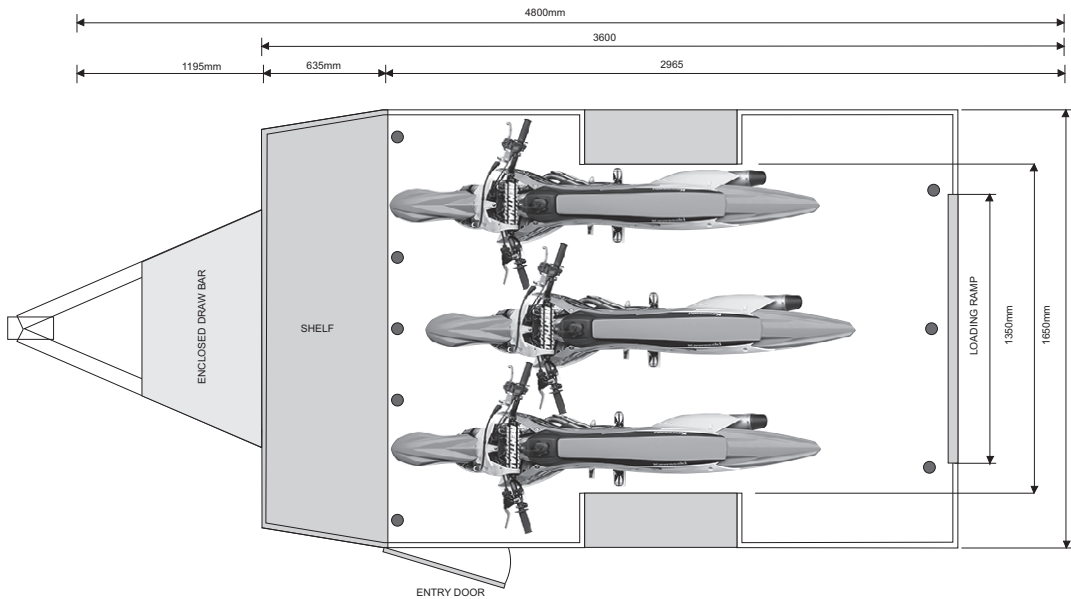

WARRIOR SERIES STANDARD 3 BIKE PLAN (PICTURED WITH FULL SIZE DIRT BIKES)

OPTIONAL UPGRADE PLAN