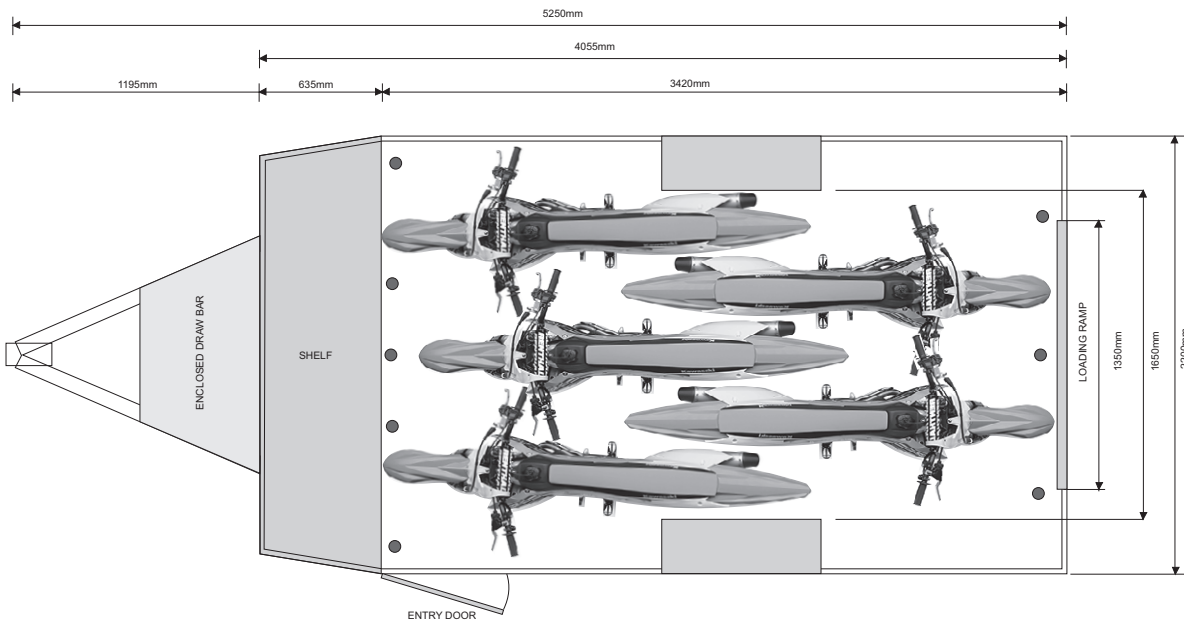

WARRIOR SERIES 5 BIKE PLAN (PICTURE WITH FULL SIZE DIRT BIKES)

OPTIONAL UPGRADE PLAN